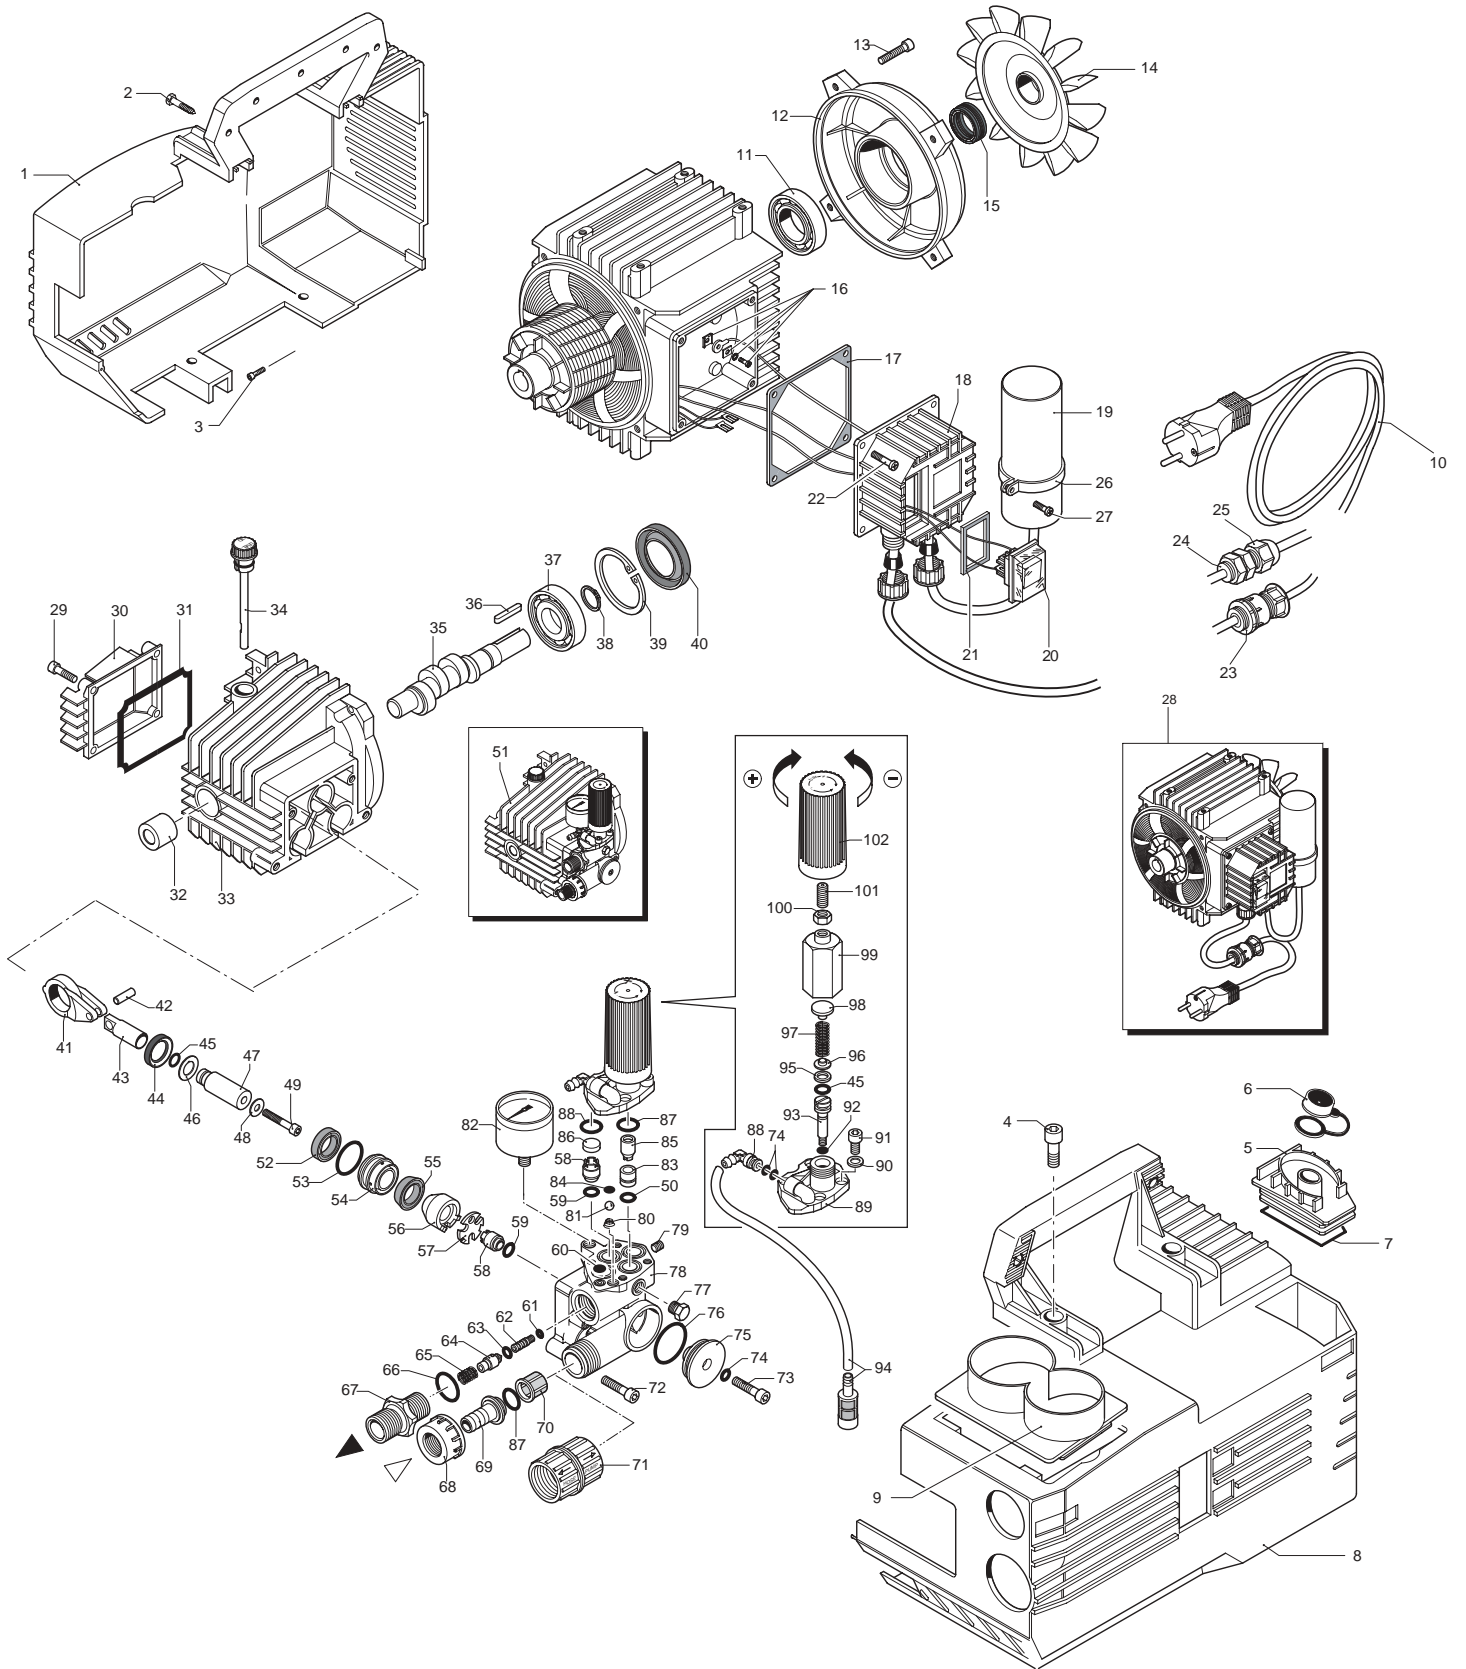

Pos.	Code	Description	Qty.
1	1340700	Black post. casing	1
2	1261560	Screw	2
3	1260760	Screw	4
4	1200430	Screw	8
5	1340811	Black plug	1
6	1260351	Tank plug	1
7	390210	O-Ring	1
8	1342010	Black ant. casing	1
9	1342001	Black pres. gauge cover	1
10	1343250	Cable	1
11	1340340	Bearing	1
12	1340320	Rear cover	1
13	1260760	Screw	4
14	1260300	Fan	1
15	1340350	Seal	1
16	1269100	Ground connection	1
17	1340780	Switch-box gasket	1
18	1340480	Switch box	1
19	1263550	Capacitor 80μF	1
20	1341221	Switch 8A	1
21	1263110	Switch 16A	1
22	1265080	Switch 16A gasket	1
23	1261560	Screw	4
24	1262370	Strain relief	1
25	1463860	Nut	1
26	1463850	Strain relief	1
27	1260810	Screw	1
28	1340280	Clamp	1
29	4380	Electric motor	1
30	1260780	Screw	4
31	1344060	Cover	1
32	1040710	O-Ring	1
33	1260050	Bushing	1
34	1344050	Pump body	1
35	1340050	Oil level	1
36	1340300	Crankshaft	1
37	880111	Key	1
38	1341070	Roller bearing	1
39	480890	Circlip	1
40	111120	Circlip	1
41	1341080	Seal	1
42	1340060	Con-rod	3
43	1340080	Pin	3
44	1340070	Guiding piston	3
45	1260460	Seal	3
46	600180	O-Ring	4
47	1341010	Spacer	3
48	1342740	Piston	3
49	1341020	Washer	3
50	850670	Screw	3
51	600180	O-Ring	1
52	1349236	Pump assembly	1
53	1260440	Low pressure seal	3
54	770260	O-Ring	3
55	1342730	Piston guide	3
56	1342760	High pressure seal	3
57	1342720	Support ring	3
58	1342750	Plate	3
59	1349053	Complete valve	6
60	800560	O-Ring	6
61	390341	O-Ring	1
62	1343110	O-Ring	1

Pos.	Code	Description	Qty.
62	1342710	Nozzle	1
63	1460430	O-Ring	1
64	1460260	Piston	1
65	1540140	Spring	1
66	880270	O-Ring	1
67	1342690	Discharge fitting	1
68	550450	Ring nut	1
69	1340250	Hose tail	1
70	1340260	Filter	1
71	2605	Inlet fitting	1
72	881470	Screw	4
73	680700	Screw	1
74	480480	O-Ring	3
75	1340190	Cover	1
76	780050	O-Ring	1
77	620301	Plug	1
78	1342670	Pump head	1
79	851100	Set screw	1
80	1250270	Spring	1
81	1250280	Ball	1
82	3225	Pressure gauge	1
83	1342700	Regulation valve seat	1
84	1460430	O-Ring	1
85	1460150	Lower piston	1
86	1343810	Valve seat	3
87	740290	O-Ring	5
88	1260670	Detergent fitting	1
89	1342680	Head cover	1
90	1381550	Washer	4
91	1343510	Screw	4
92	1080190	O-Ring	1
93	1460140	Upper piston	1
94	1269115	Hose & filter	1
95	1080401	Ring	1
96	1343450	Spring plate	1
97	1460190	Spring	1
98	1343000	Spring plate	1
99	1980640	Knob insert	1
100	1060120	Nut	1
101	392840	Set screw	1
102	1981780	Knob	1

Legend

VIP

Repair Kits for Pump

Water Seals		Valves		Pistons		Oil Seals	
Kit 2624		Kit 1880		Kit 2623		Kit 1876	
Pos.	Qty.	Pos.	Qty.	Pos.	Qty.	Pos.	Qty.
52	3	58	6	45	3	31	1
53	3	59	6	47	3	40	1
55	3			48	3	44	3
56	3					52	1
57	3						

O-Rings

Kit 2767

Pos. Qty.

17	2
22	1
27	3
34	1
35	1
37	1
40	1
49	3
51	1
60	1
63	5
69	5
72	1