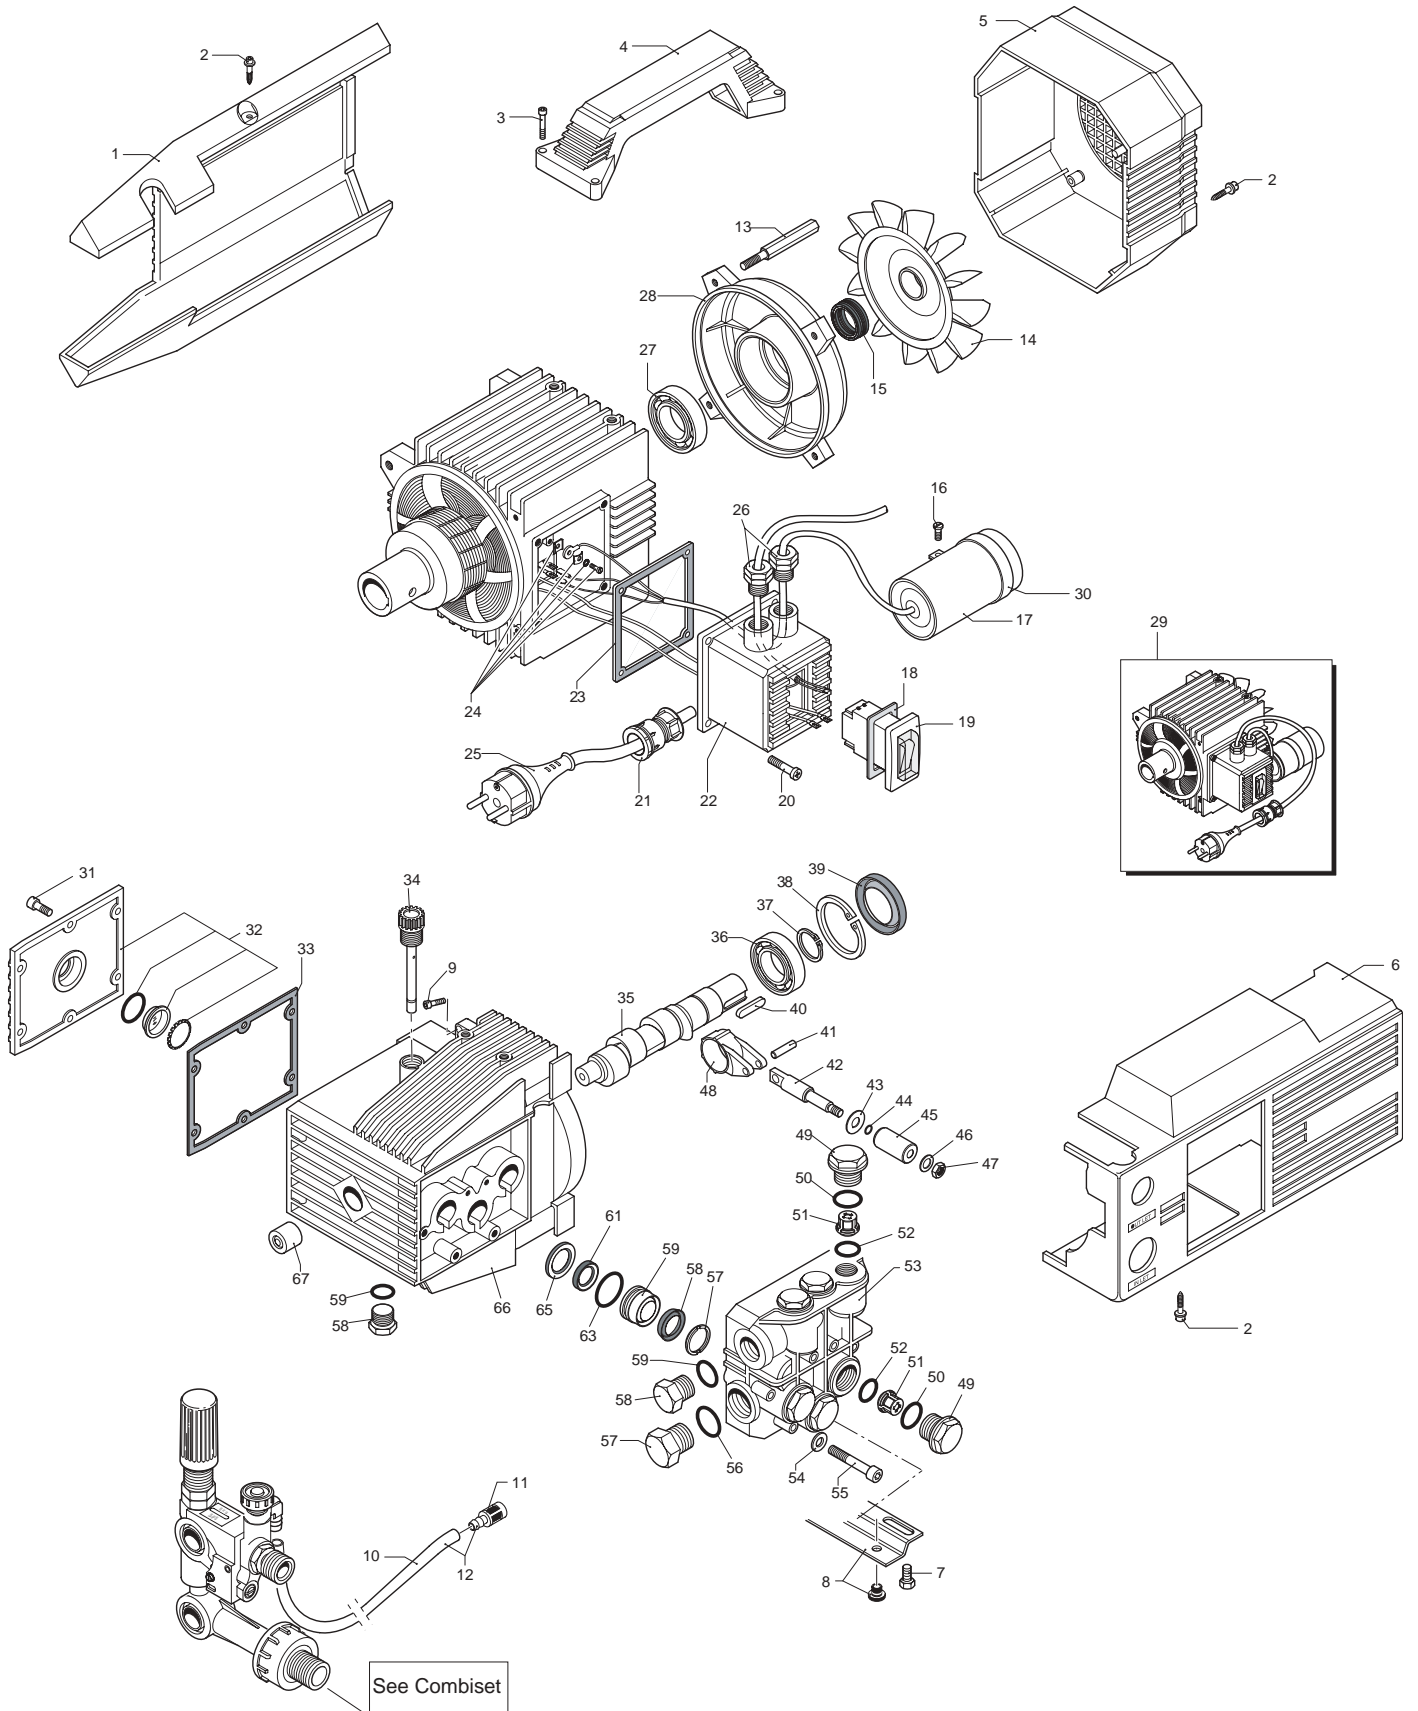

Pos.	Code	Description	Qty.
1	1260273	Black rear casing	1
2	1261551	Screw	8
3	180030	Screw	4
4	1260710	Black handle	1
5	1261760	Fan cowling	1
6	1264623	Black front casing	1
7	1260470	Screw	4
8	1260830	Base	2
9	1260780	Screw	4
10	1262790	Detergent hose	1
11	1341030	Inlet filter	1
12	1269115	Detergent hose w/filter	1
13	1260360	Scew extension	1
14	1260300	Fan	1
15	1260970	Washer seal	1
16	1260810	Screw	1
17	1263550	Capacator 80µ.F	1
18	1265080	Switch gasket	1
19	1261240	Switch	1
20	1261560	Screw	4
21	1262370	Cord guide	1
22	1261410	Switch box	1
23	1260400	Switch box gasket	1
24	1269100	Ground terminal	1
25	1261820-GFI	Cord	1
26	1269090	Cord screw guide	1
27	1260950	Bearing	1
28	1260960	Motor plate	1
29	4747	Electric motor	1
30	1340280	Clamp	1
31	1260760	Screw	6
32	1269101	Rear cover	1
33	1260040	Rear cover gasket	1
34	1260480	Oil cap	1
35	1260170	Crankshaft	1
36	180400	Bearing	1
37	1260770	Circlip	1
38	1260790	Circlip	1
39	1260750	Seal	1
40	1380520	Key	1
41	1260080	Piston pin	3
42	1260070	Guiding piston	3
43	1260091	Spacer	3
44	480480	O-Ring	3
45	1260120	Piston	3
46	1260100	Piston washer	3
47	1260110	Nut	3
48	1260060	Con-rod (Alum.)	3
49	1320140	Con-rod (Bronze)	3
49	1260162	Valve plug	6
50	960160	O-Ring	6
51	1269050	Complete valve	6
52	880830	O-Ring	6
53	1262220	Pump head	1
54	1281550	Washer	6
55	680570	Screw	6
56	180101	O-Ring	1
57	820361	Plug	1
58	880530	Plug	2
59	740290	O-Ring	2
60	1260140	Seal support ring	3
61	1260130	High pressure seal	3
62	1260151	Piston guide	3
63	1260420	O-Ring	3
64	1260440	Low pressure seal	3
65	1260460	Seal	3
66	1260010	Pump housing	1
67	1260050	Roller bearing	1

Legend

KBG

Repair Kits for Pump

Water Seals		Valves		Pistons		Oil Seals	
Kit 1866		Kit 1864		Kit 2628		Kit 1865	
Pos.	Qty.	Pos.	Qty.	Pos.	Qty.	Pos.	Qty.
60	3	51	6	43	3	33	1
61	3	52	6	44	3	39	1
63	3			45	3	65	3
64	3			46	3		
				47	3		

O-Rings

Kit 2767

Pos. Qty.

44	3
50	6
52	6
56	1
59	3
63	3