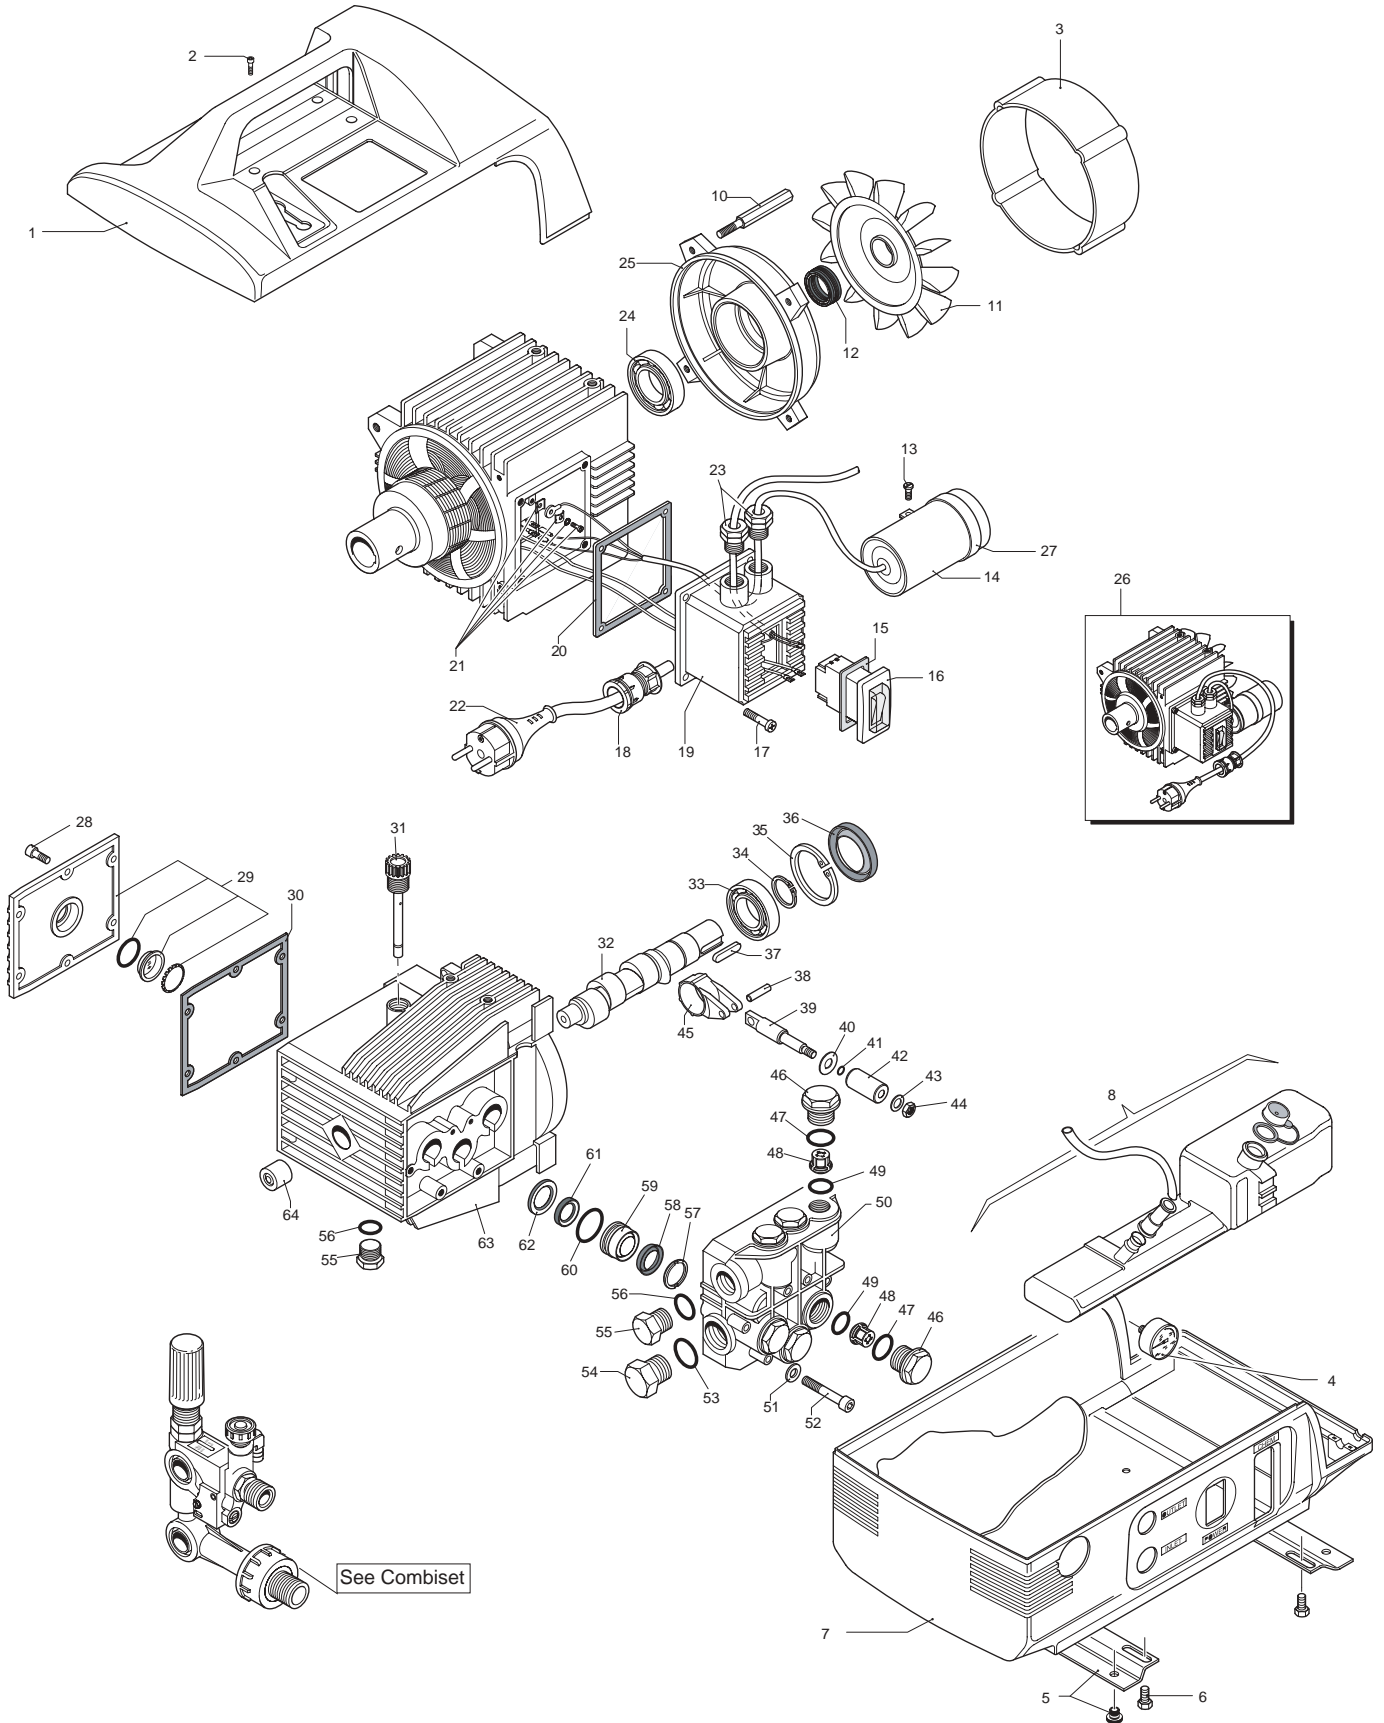

Pos.	Code	Description	Qty.
1	1265250	Yellow upper casing	1
1	1265253	Black upper casing	1
2	850250	Screw	4
3	1263000	Fan shroud	1
4	3226	Pressure gauge	1
5	1260830	Base	2
6	180431	Screw	4
7	1265263	Black lower casing	1
8	1269110	Detergent tank	1
9	1260780	Screw	4
10	1260360	Screw extension	1
11	1260300	Fan	1
12	1260970	Washer seal	1
13	1260810	Screw	1
14	1263550	Capacator 80uF	1
15	1265080	Switch gasket	1
16	1261240	Switch	1
17	1261560	Screw	4
18	1262370	Cord guide	1
19	1261410	Switch box	1
20	1260400	Switch box gasket	1
21	1269100	Ground terminal	1
22	1261820	Cord	1
23	1269090	Cord screw guide	1
24	1260950	Bearing	1
25	1260960	Motor plate	1
26	4747	Electric motor	1
27	1340280	Clamp	1
28	1260760	Screw	6
29	1269101	Rear cover	1
30	1260040	Rear cover gasket	1
31	1260480	Oil cap	1
32	1260170	Crankshaft	1
33	180400	Bearing	1
34	1260770	Circlip	1
35	1260790	Circlip	1
36	1260750	Seal	1
37	1380520	Key	1
38	1260080	Piston pin	3
39	1260070	Guiding piston	3
40	1260091	Spacer	3
41	480480	O-Ring	3
42	1260120	Piston	3
43	1260100	Piston washer	3
44	1260110	Nut	3
45	1260060	Con-rod (Alum.)	3
46	1260162	Valve plug	6
47	960160	O-Ring	6
48	1269050	Complete valve	6
49	880830	O-Ring	6
50	1260020	Pump head	1
51	1281550	Washer	6
52	680570	Screw	6
53	180101	O-Ring	1
54	820361	Plug	1
55	880530	Plug	2
56	740290	O-Ring	2
57	1260140	Seal support ring	3
58	1260130	High pressure seal	3
59	1260151	Piston guide	3
60	1260420	O-Ring	3
61	1260440	Low pressure seal	3
62	1260460	Seal	3
63	1260010	Pump housing	1
64	1260050	Roller bearing	1

Legend

TRX

Repair Kits for Pump

Water Seals		Valves		Pistons		Oil Seals	
Kit 1866		Kit 1864		Kit 2628		Kit 1865	
Pos.	Qty.	Pos.	Qty.	Pos.	Qty.	Pos.	Qty.
57	3	48	6	40	3	30	1
58	3	49	6	41	3	36	1
60	3			42	3	62	3
61	3			43	3		
				44	3		

O-Rings

Kit 2767

Pos. Qty.

41	3
47	6
49	6
53	1
56	3
60	3